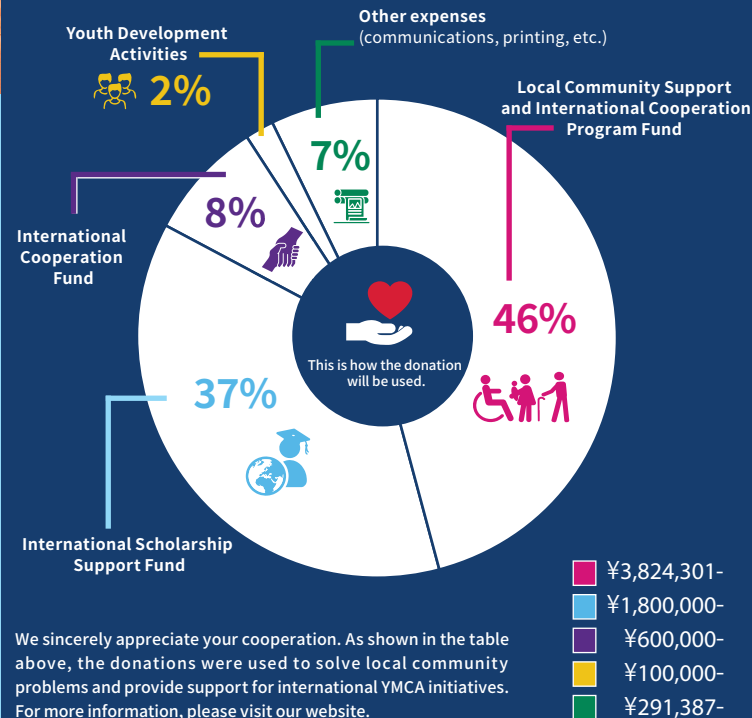

How Osaka YMCA Christmas donations are used

Christmas donations are not given directly to organizations or individuals, but are used to sponsor specific volunteer activities and programmes that Osaka YMCA, in collaboration with The National Council of YMCAs of Japan and YMCAs around the world, proactively plan, implement and support. Together we strive to solve social issues and grow together through engaging in these activities. This initiative aims to realize a society where we can live together in peace, which is a core pillar of our mission.

<https://www.osakaymca.or.jp/contents/donation.html>

2022 Christmas Fund Report

We were able to raise a total of

¥6,615,688

in donations from **1,765 donors** in 2022.

We sincerely appreciate your cooperation. As shown in the table above, the donations were used to solve local community problems and provide support for international YMCA initiatives. For more information, please visit our website.

About The YMCA

The YMCA is a Christian-based organization which engages with approximately 65 million people in 120 countries and territories worldwide.

Osaka YMCA was founded in 1882. The YMCA has 27 locations and 4 campgrounds and lodging facilities in Osaka and neighboring prefectures and works in cooperation with YMCAs throughout Japan and overseas. As a private charitable organization with the objectives to support the healthy and happy develop of children, amplify the strengths of young people and promote healthy lifestyles for all, Osaka YMCA strives to develop its public services, strengthen community learning through its schools and preschools, and deliver social welfare projects that respond to local community issues along with the help of more than 1,000 volunteers.